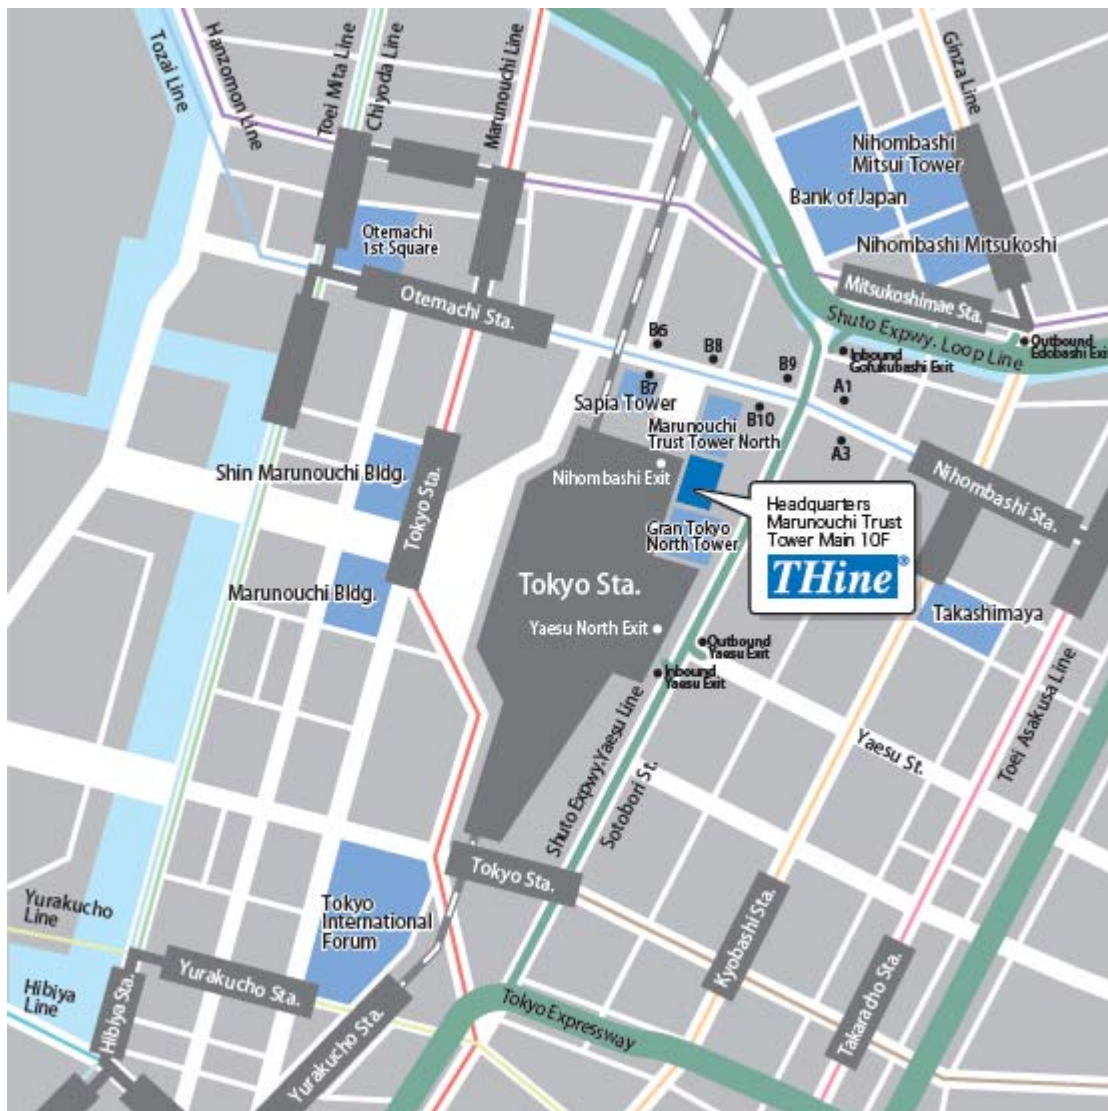

THine Electronics, Inc. Headquarters Access Map

Headquarters | Marunouchi Trust Tower Main 10F, 1-8-3 Marunouchi Chiyoda-ku, Tokyo 100-0005
Telephone | +81-3-6860-0666
Fax | +81-3-6860-0808

Access

By Train	JR	Tokyo Sta. via Japan Railway Exit Nihombashiguchi	2min
	Tokyo Metro	Tokyo Sta. via Marunouchi Line Exit 2	5min
		Otemachi Sta. via Marunouchi, Tozai, Chiyoda and Hanzomon Line Exit B7	2min
		Nihombashi Sta. via Ginza, Tozai and Toei Asakusa Line Exit A3	4min
From Narita Airport	Airport Limousine Bus	Board Airport Limousine Bus to Tokyo Sta.	90 min
	Train	Board Narita Express to Tokyo Sta.	60 min
From Haneda Airport	Airport Limousine Bus	Board Airport Limousine Bus to Tokyo Sta.	40 min
	Monorail	Board Tokyo Monorail to Hamamatsucho JR Sta. and transfer to JR Yamanote Line for Tokyo Sta.	30 min
	Train	Board Keikyu Line to Shinagawa Sta. and transfer to JR Yamanote Line for Tokyo Sta.	40 min