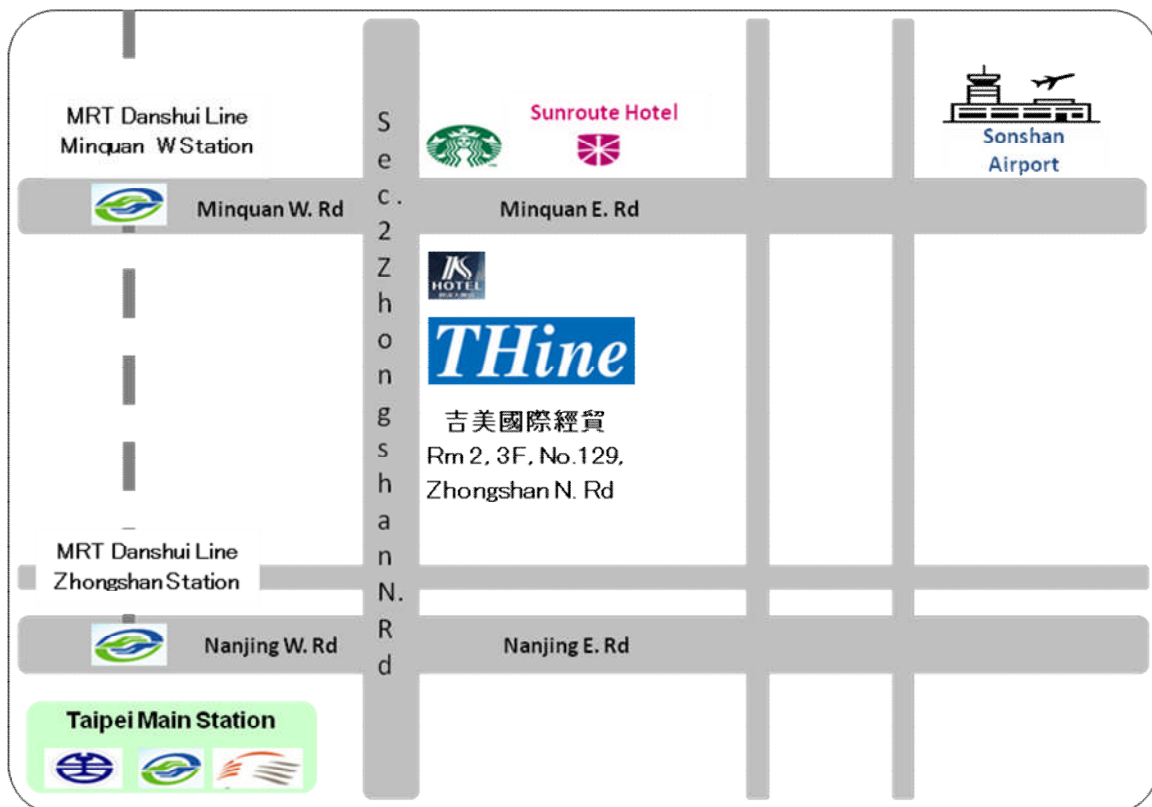

--- Information ---

New Address:

Rm. 2, 3F., No.129, Sec. 2, Zhongshan N. Rd., Zhongshan Dist.,
Taipei City 10448, Taiwan (R.O.C.)

Tel : +886-2-2564-2277 FAX: +886-2-2562-2773

Kindly forward your contacts to the above address after the date of 28th ,Mar.2011

March 23rd, 2011

THine Electronics Taiwan, Inc.

Sincerely,

Chairman,

Tetsuya Iizuka

- 5 minutes from MRT Mingquan W. Station by walk.
- 10 minutes from Sonshan Airport by taxi